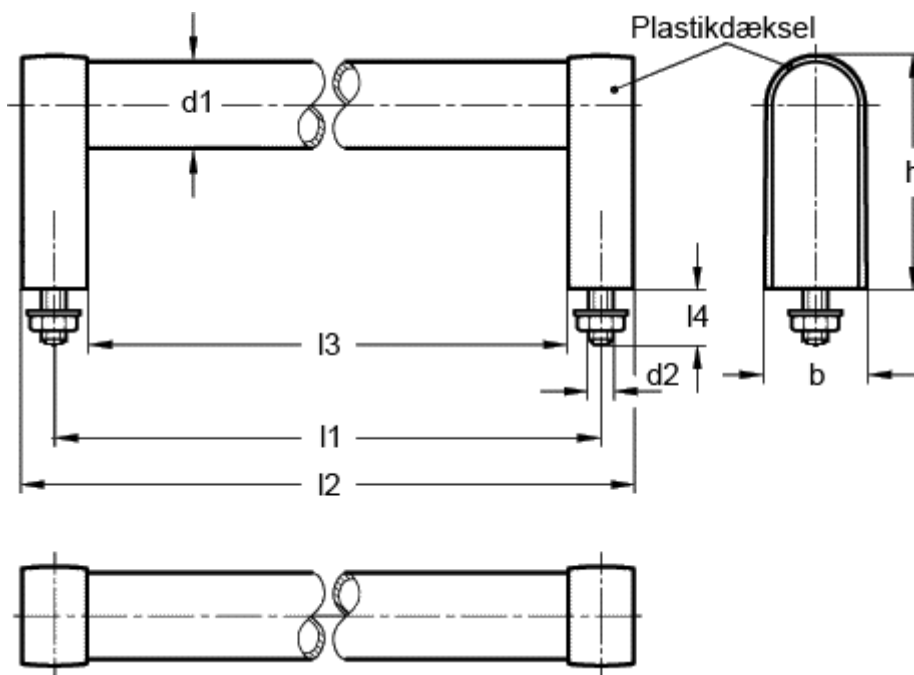

Article number: 20194500

Description: E+G System handle GN 669-28-500-B-SW

Measures

b	= 32
d1	= 28
d2	= M8
h appr.	= 60
l1	= 500
l2	= 520
l3	= 480
l4	= 20